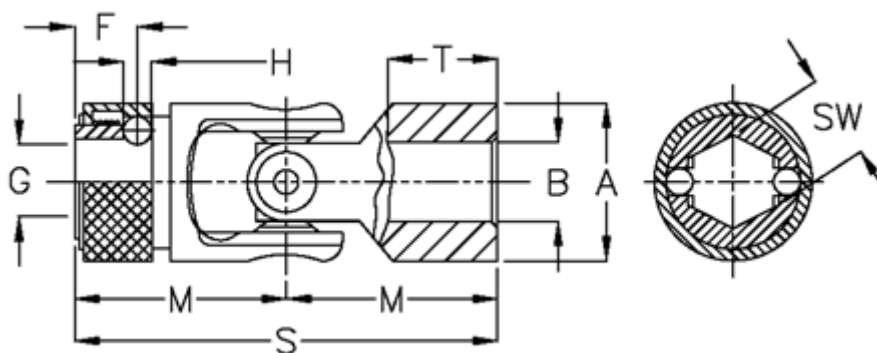

# Data Sheet

Article number: 07616426

Description: Cross joint w/needle bearing  
W/rapid change coupling, 0.616.426

## Measures

A	= 16	sw = 7.20
B H7	= 8	T = 15
F	= 9.5	
G	= 6.3	
H	= 3.50	
M	= 26	
MD max N m	= 6	
s	= 52	